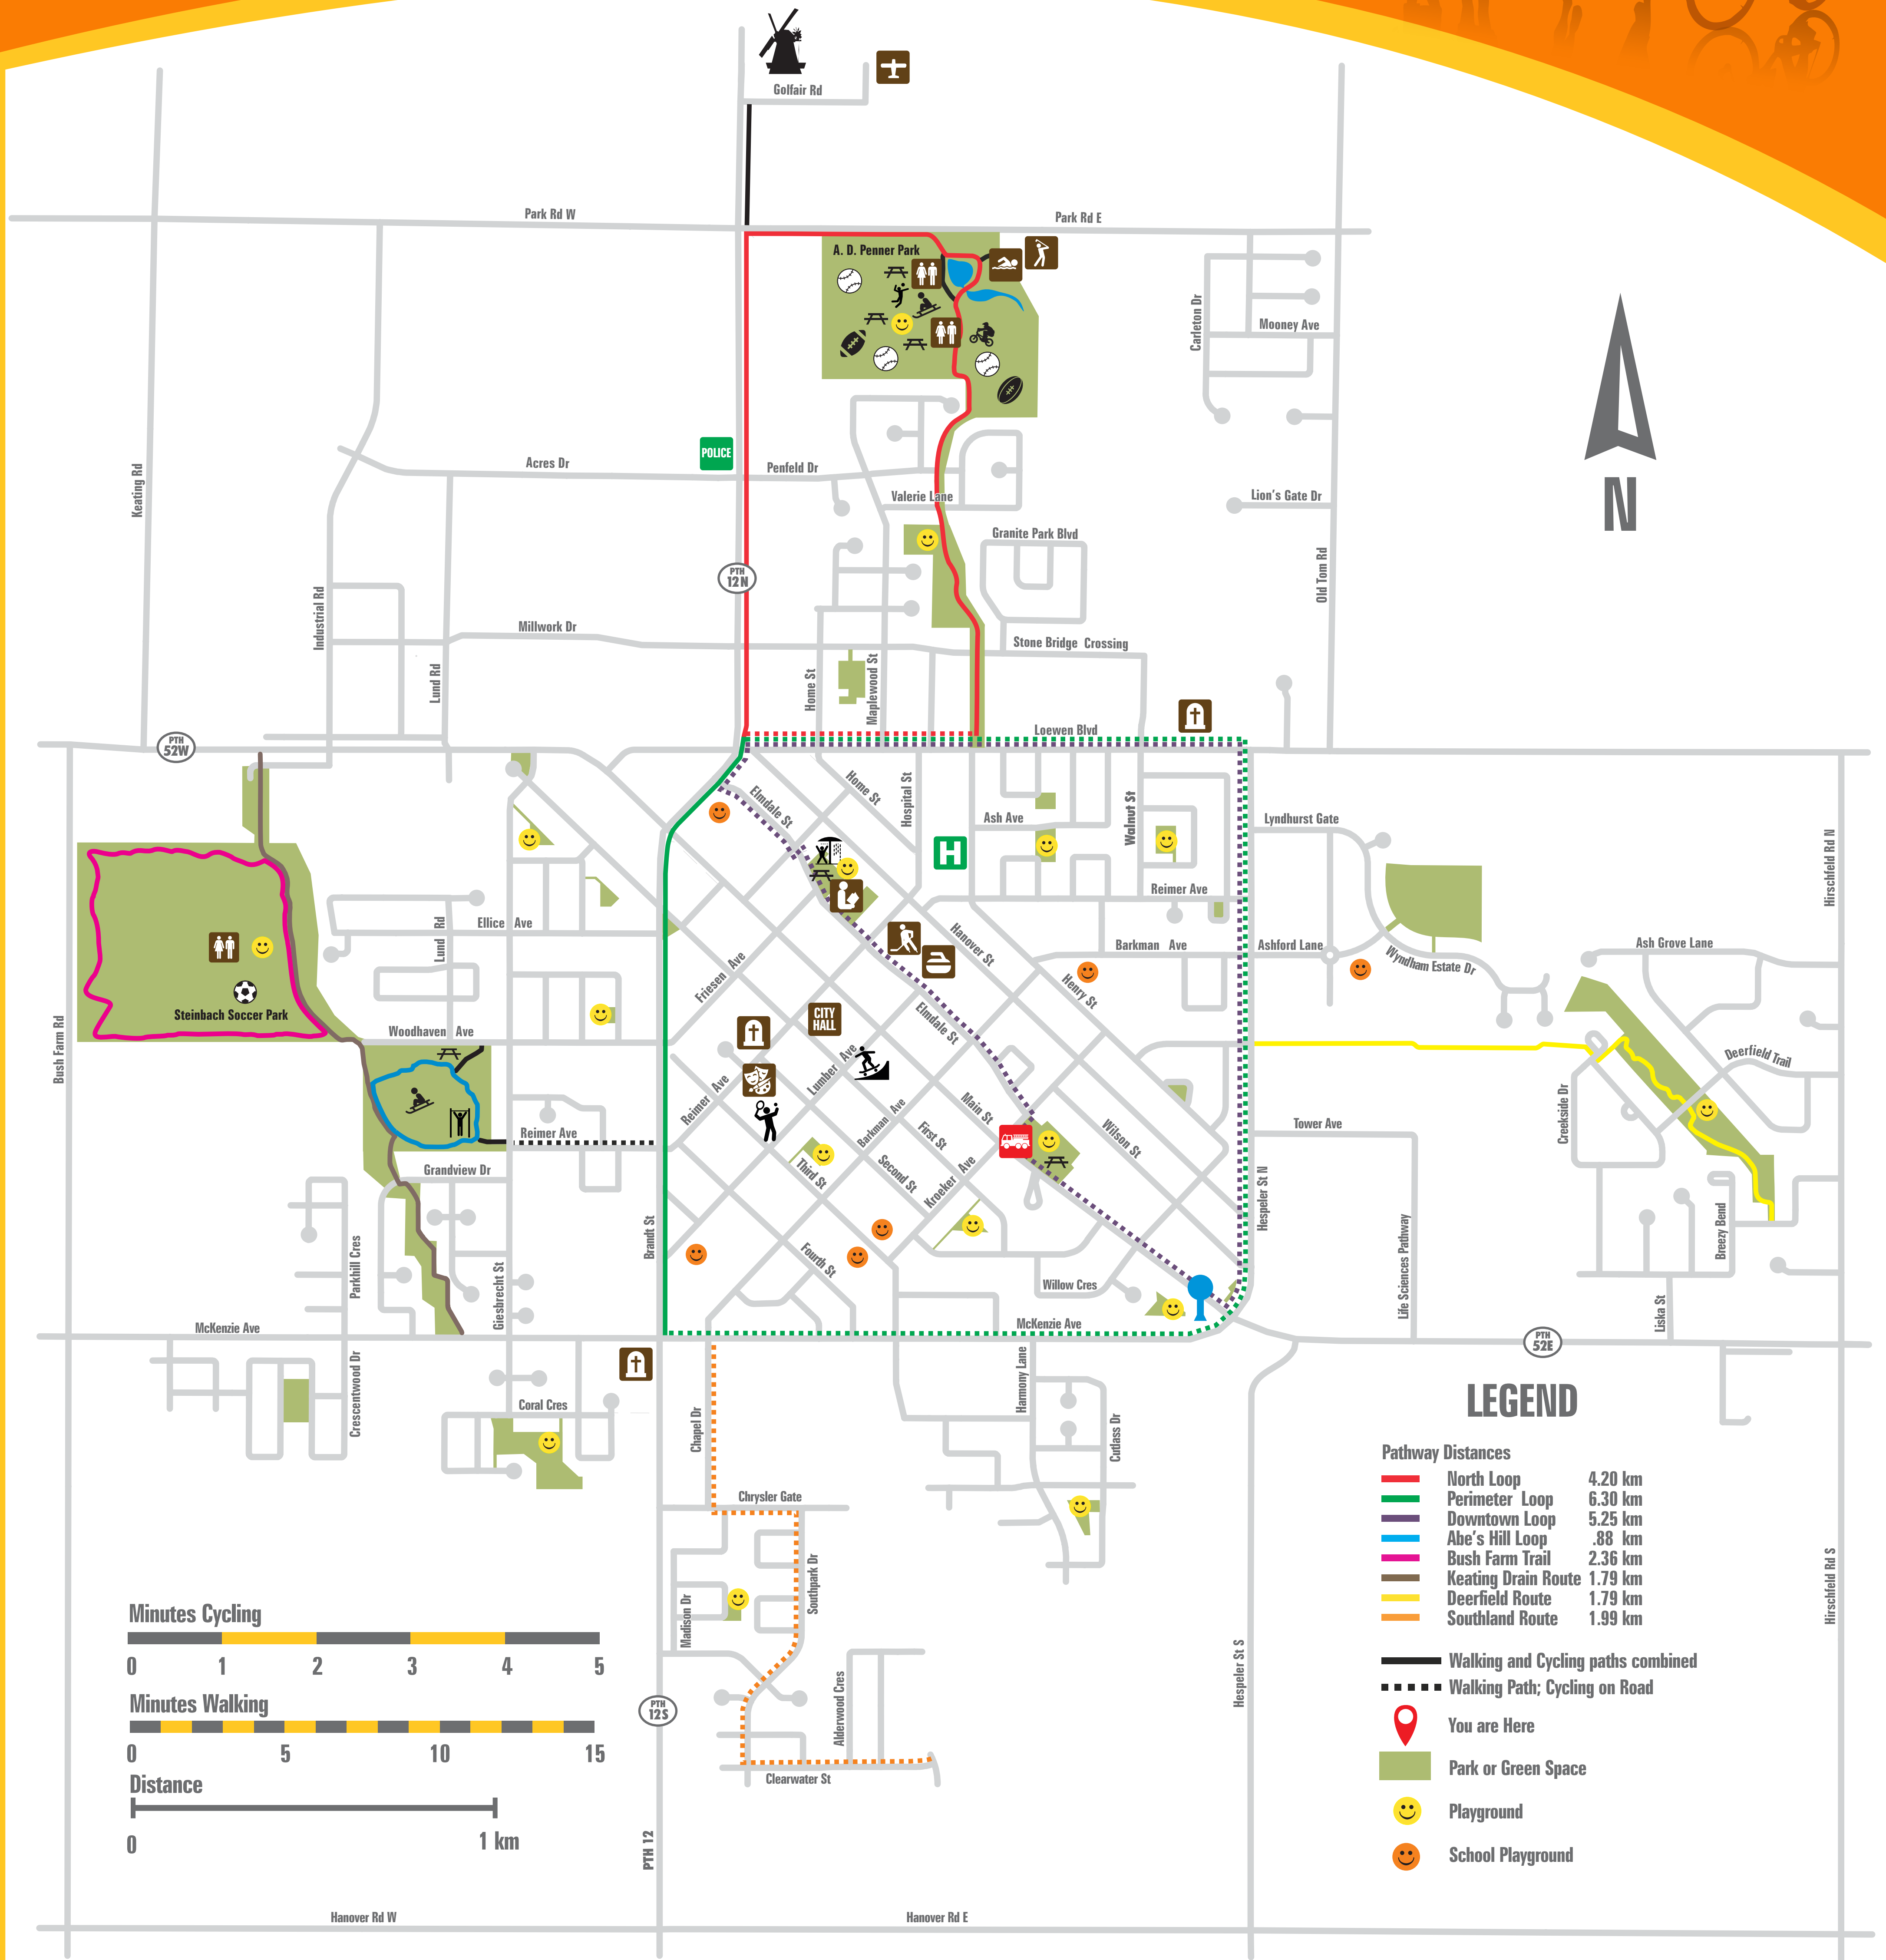

WALK, RUN, CYCLE Steinbach

LEGEND

- Pathway Distances**
- North Loop 4.20 km
 - Perimeter Loop 6.30 km
 - Downtown Loop 5.25 km
 - Abe's Hill Loop .88 km
 - Bush Farm Trail 2.36 km
 - Keating Drain Route 1.79 km
 - Deerfield Route 1.79 km
 - Southland Route 1.99 km
- Walking and Cycling paths combined
 - Walking Path; Cycling on Road
 - You are Here
 - Park or Green Space
 - Playground
 - School Playground