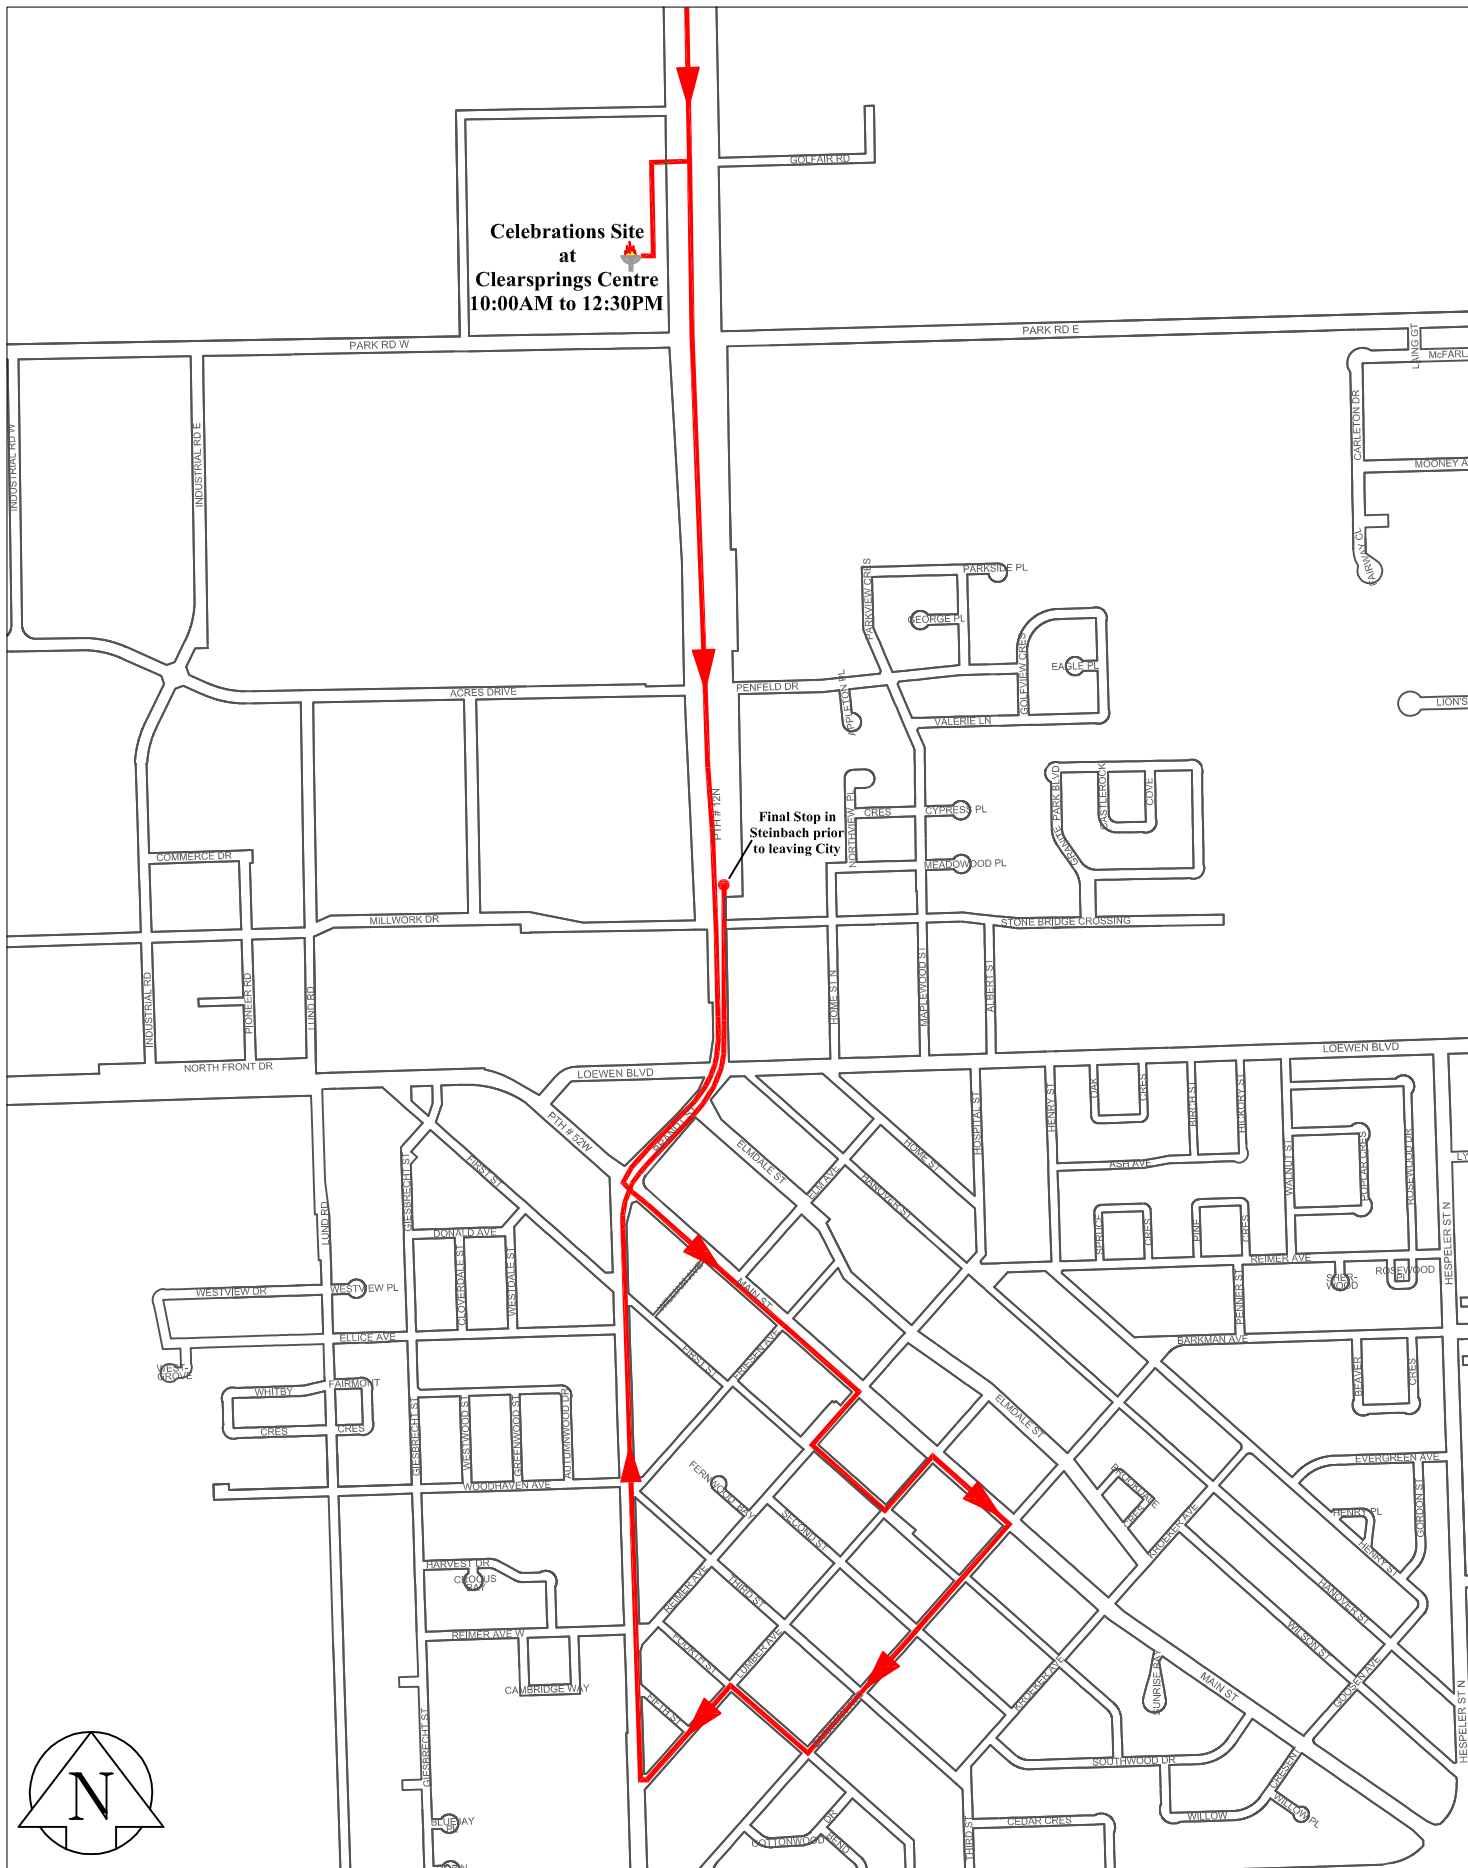

# Olympic Torch Relay-Steinbach Route

Scale 1:15,000

Copyright 2009 City of Steinbach