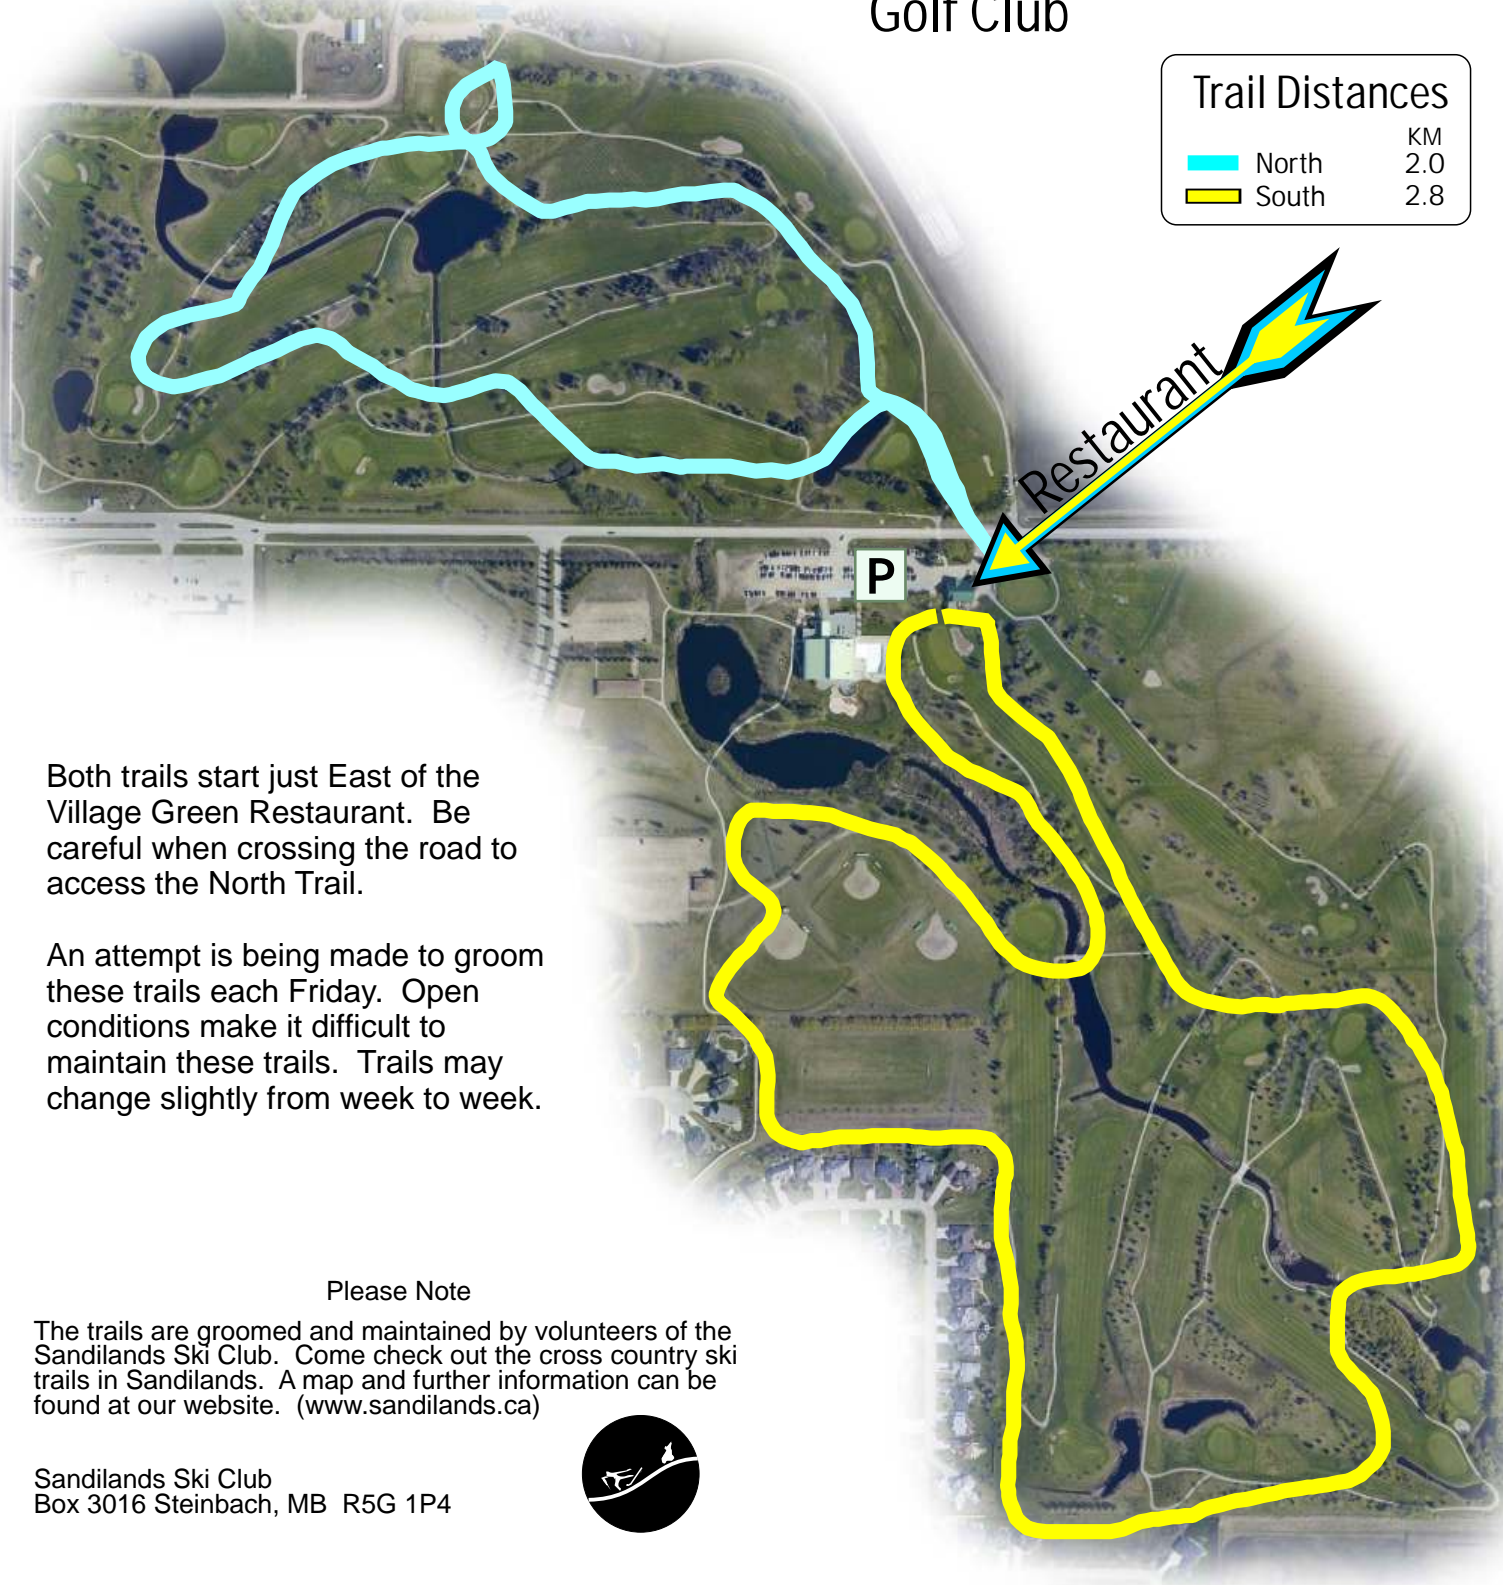

# Sandilands

Cross Country Ski Club

[www.sandilands.ca](http://www.sandilands.ca)

Map Revised: January 18, 2011

## CROSS-COUNTRY SKI TRAILS at Steinbach Fly-In Golf Club

### Trail Distances

|       | KM  |
|-------|-----|
| North | 2.0 |
| South | 2.8 |

Both trails start just East of the Village Green Restaurant. Be careful when crossing the road to access the North Trail.

An attempt is being made to groom these trails each Friday. Open conditions make it difficult to maintain these trails. Trails may change slightly from week to week.