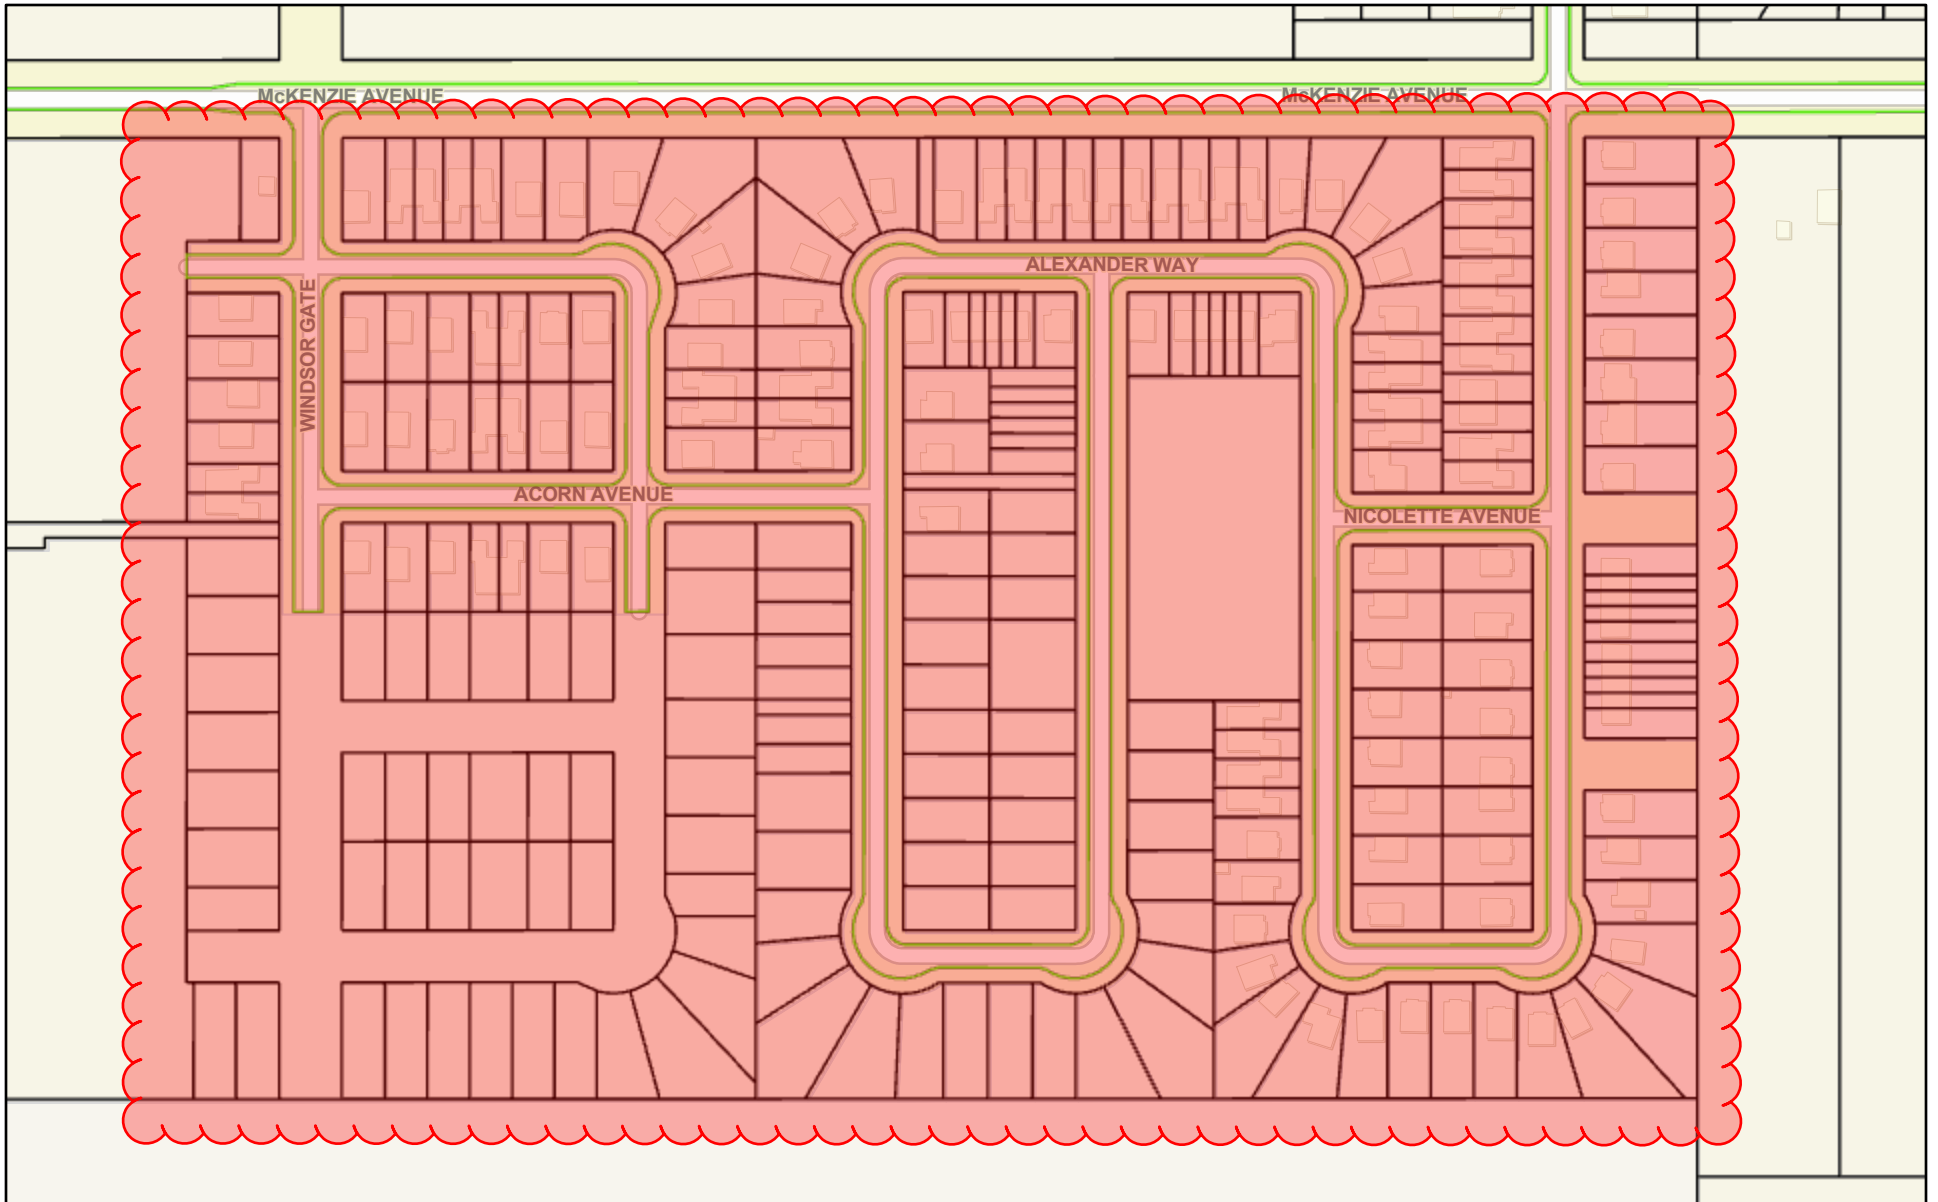

# Lexington

2021-09-24, 9:57:52 a.m.

-  Road\_Curb
-  Parcels