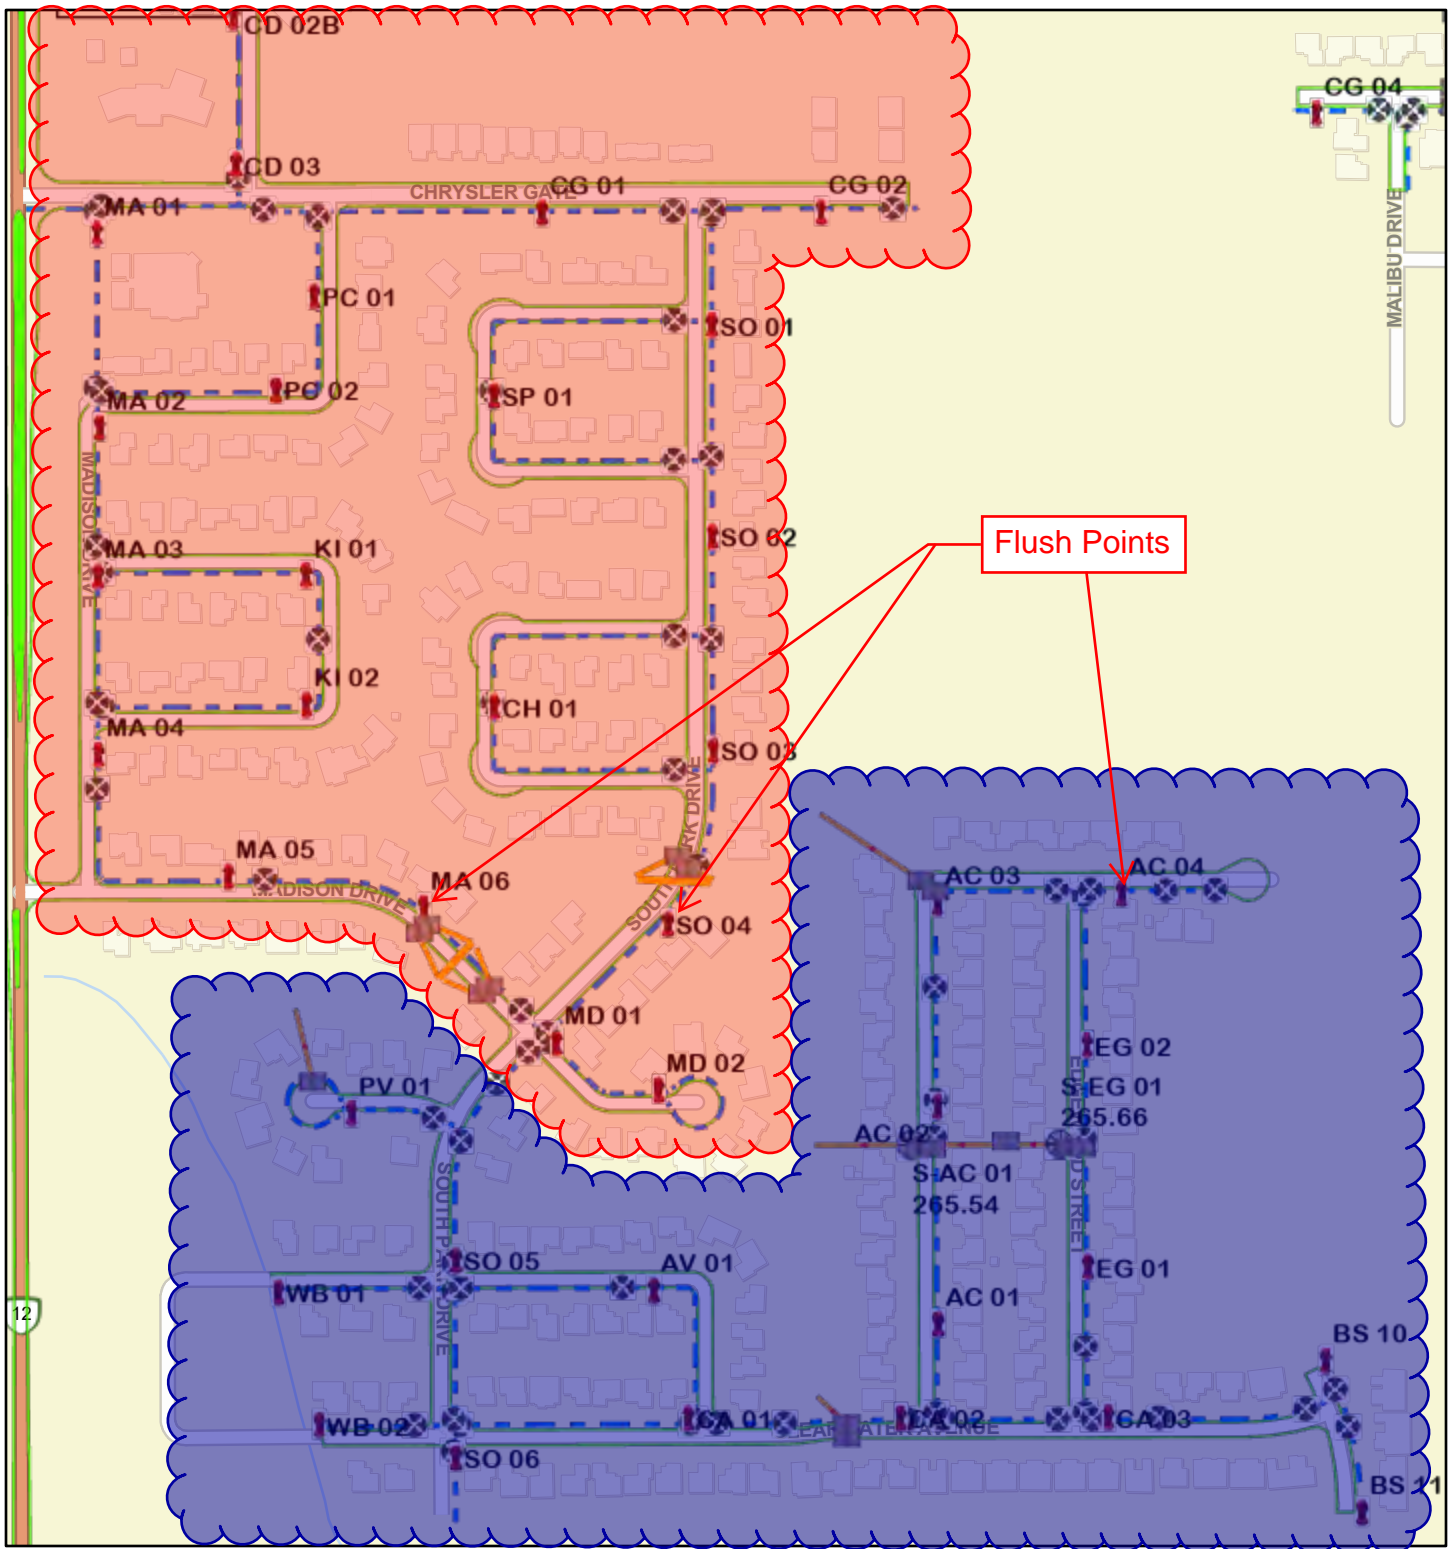

ArcGIS Web Map

2021-09-24, 3:21:51 p.m.

1:6,771

- LDS Pipe
- LDS Direction
-  LDS Manhole
-  LDS Catch Basin
-  WMS Hydrant
- - - WMS Pipe
-  WMS Valve
- Road_Curb
- Road_Median
- Condo Common Area