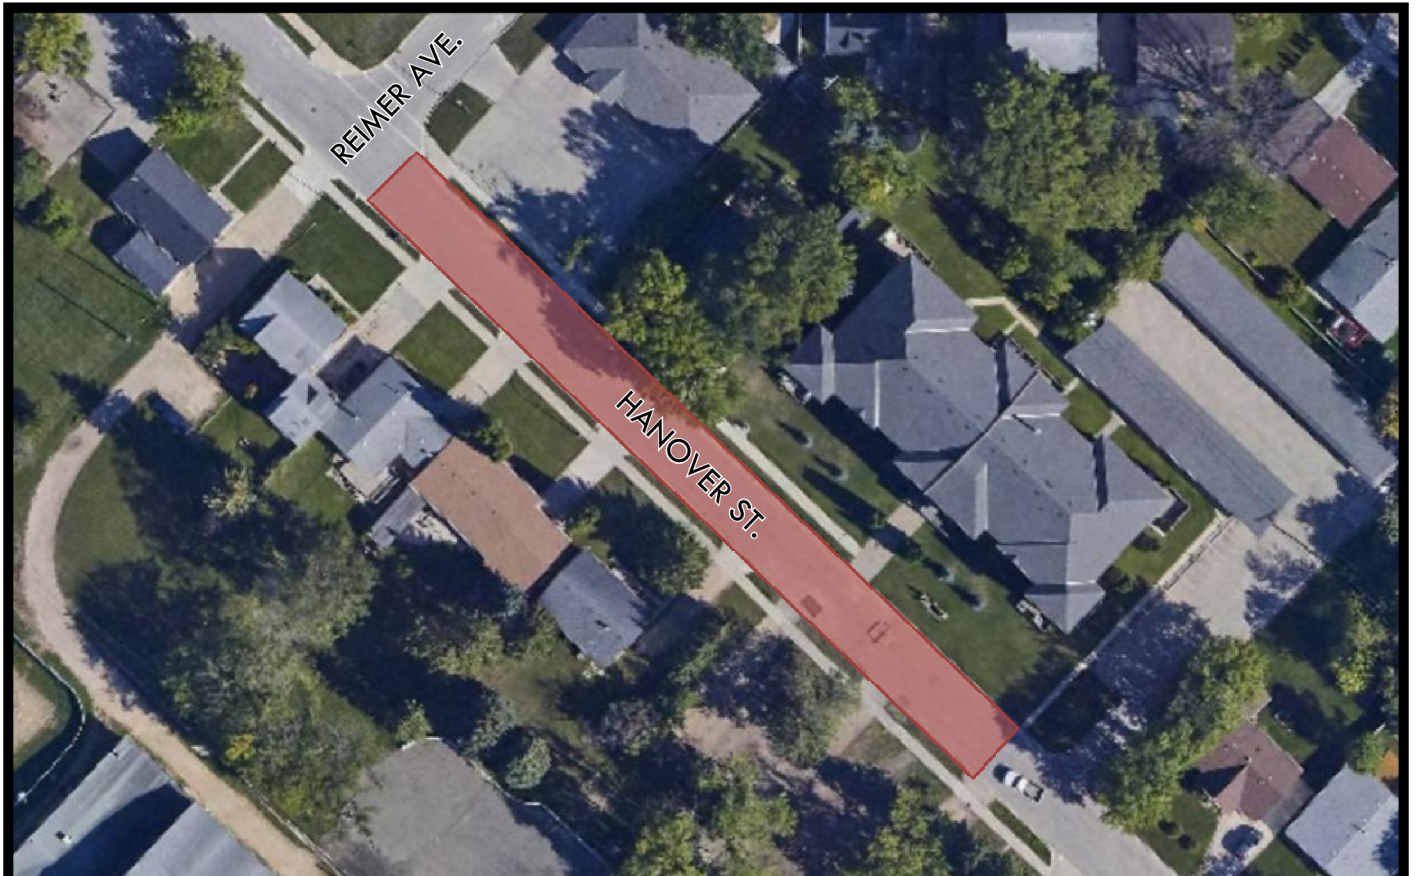

ATTENTION: ROAD CLOSURE

LEGEND

ROAD CLOSED
JANUARY 30 - 7:00am-5:00pm