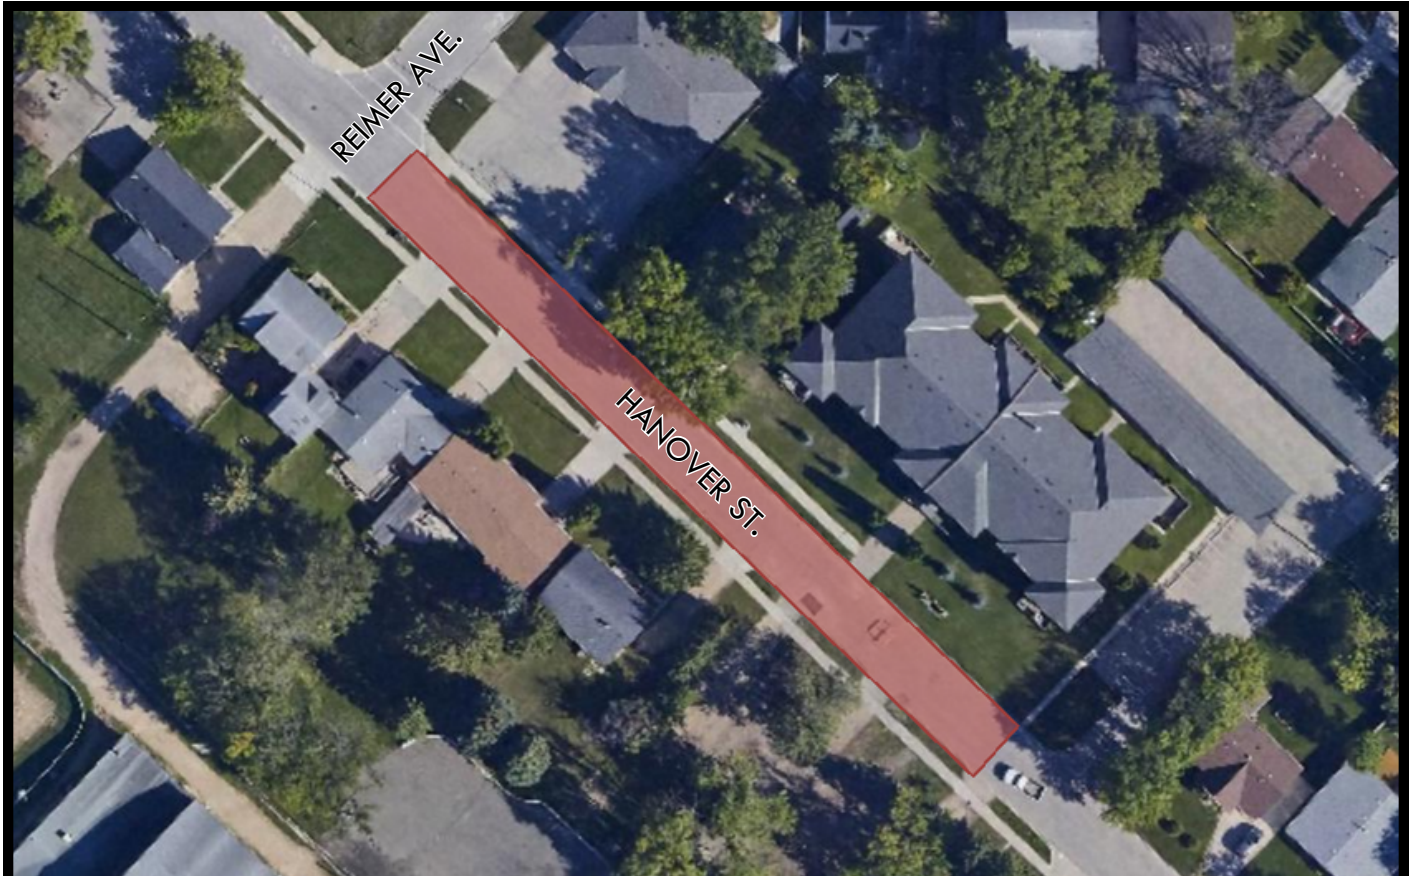

ATTENTION: ROAD CLOSURE

LEGEND

ROAD CLOSED

MARCH 19 – 7:00am-5:00pm

MARCH 20 – 7:00am-5:00pm