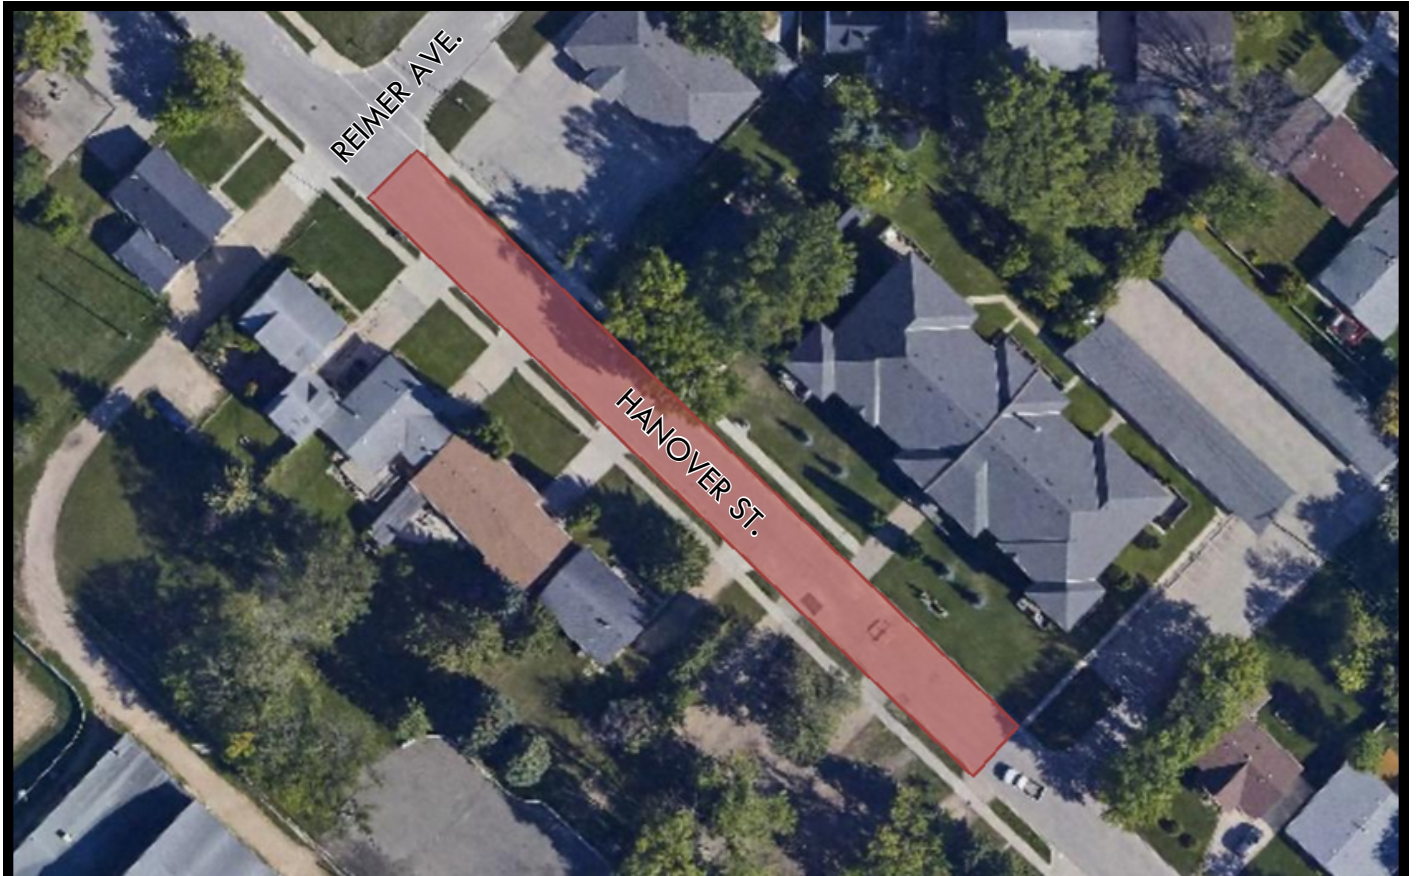

# ATTENTION: ROAD CLOSURE

## LEGEND

ROAD CLOSED

MARCH 5 – 7:00am-5:00pm

MARCH 6 – 7:00am-12:00pm