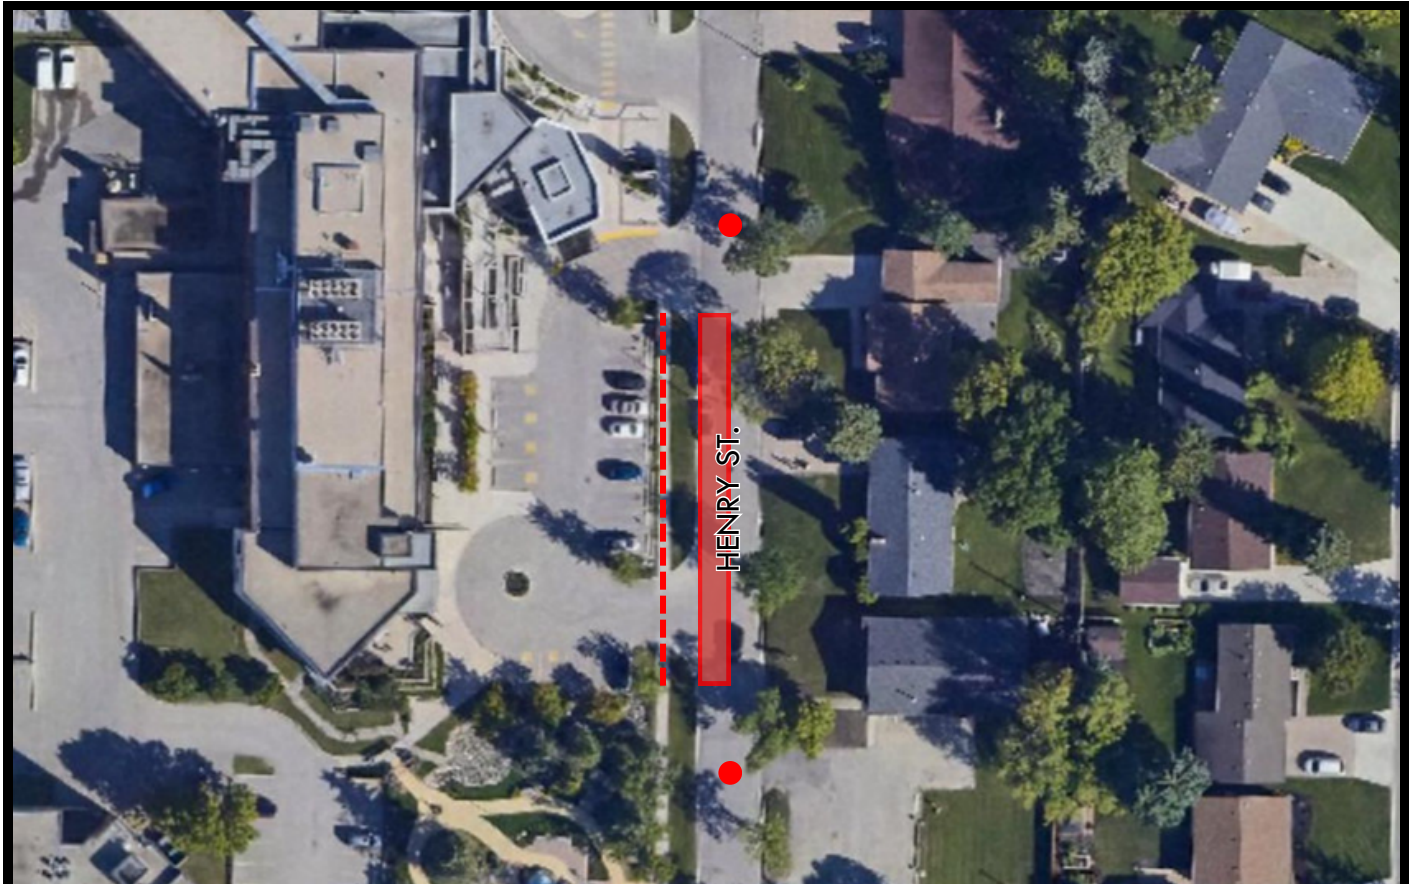

# ROAD & SIDEWALK CLOSURE: MARCH 8-9

## LEGEND

SINGLE LANE ONLY

SIDEWALK CLOSED

FLAGPERSON